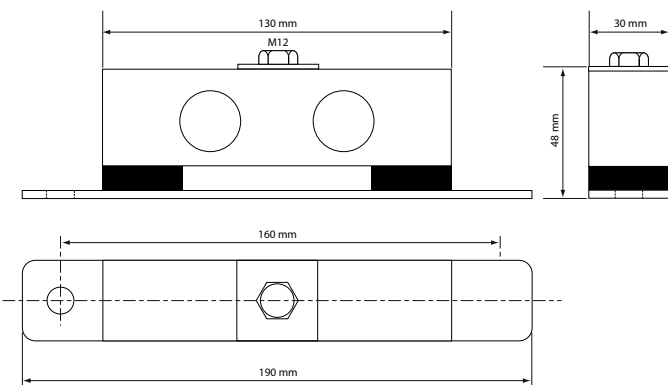

MODEL CCT-B

SUPPLEMENTARY INFORMATION

Location

Installation

Fit spacer between car floor and CCT-B Sensor

Dimensions

Wiring Schematic Diagram